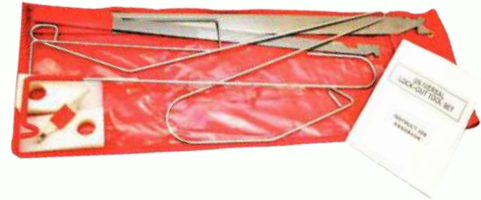

Stock#	Dimensions
EZ 937-SQ	6.25" x 5.5"
EZ 937-RC	11.5" x 4.75"
EZ 937-U	9.25 x 5.75"

DELUXE EMERGENCY DOOR ENTRY TOOL KIT

Complete vehicle entry package!

- » 18 door opening tools
- » Slim design for easy storage
- » Convenient carrying pouch
- » Labeled pockets for identification

Stock #

EZ 936

EMERGENCY DOOR ENTRY TOOL KIT (ECONOMY)

- » 9 door opening tools
- » Convenient carrying pouch

Stock #

EZ 934

LARGE SNOW BRUSH WITH ICE SCRAPER

Easily remove snow and ice!

- » Hanging hole
- » 9" nylon brush attached to a 4 1/2" scraper
- » Foam cushioned handle
- » Overall length 34 1/4"

Stock #

EZ 929

CAR DUSTER

Easily remove dust!

- » Head is 14" long
- » Overall length 25"
- » Removable head for washing
- » Includes convenient fabric carry bag