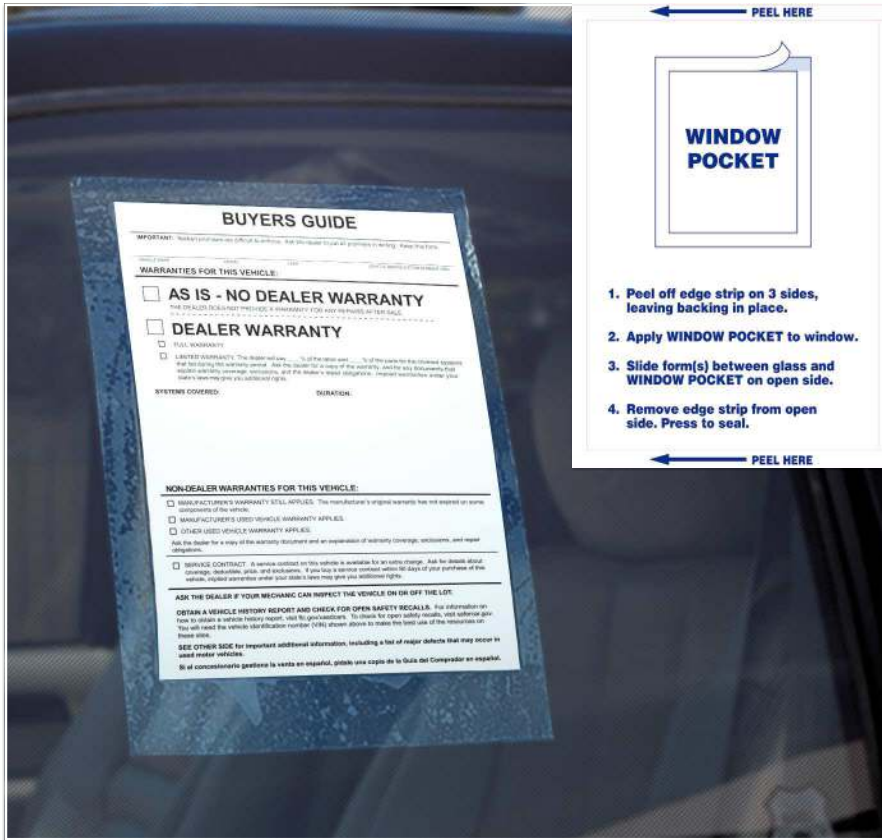

WINDOW JACKET FORM HOLDERS

- » 10" x 14" - large
- » 8 3/4" x 12 3/4" - new
- » **Special removable adhesive** provides a strong "tack" yet removes cleanly from window
- » Second copy of form stays attached to clear vinyl
- » 100 per pack

Stock #
EZ 238-LARGE
EZ 238-NEW