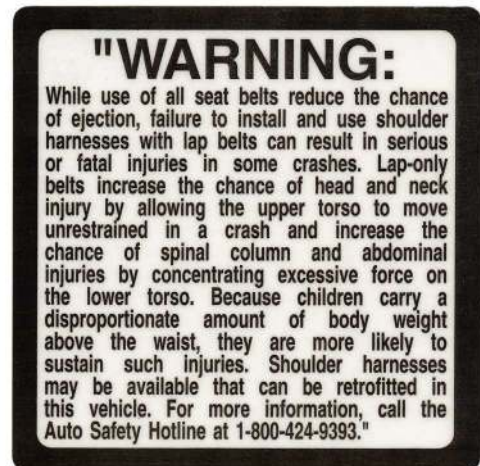

SAFETY BELT DISCLOSURE DECALS

California law requires all used passenger vehicles of the model years 1972 to 1990, inclusive, to display these warning decals if the vehicle is not equipped with shoulder harnesses as well as lap belts for both the front and rear seats.

- » Adhere to state mandated requirements for point type size
- » Each decal consists of two parts: One decal (3 3/4" x 3 3/4") affixes to the inside of the left front door window and one decal (1 1/2" x 2 3/4") affixes to a rear seat belt buckle
- » Printed in Black & White
- » Sold in packs of 100