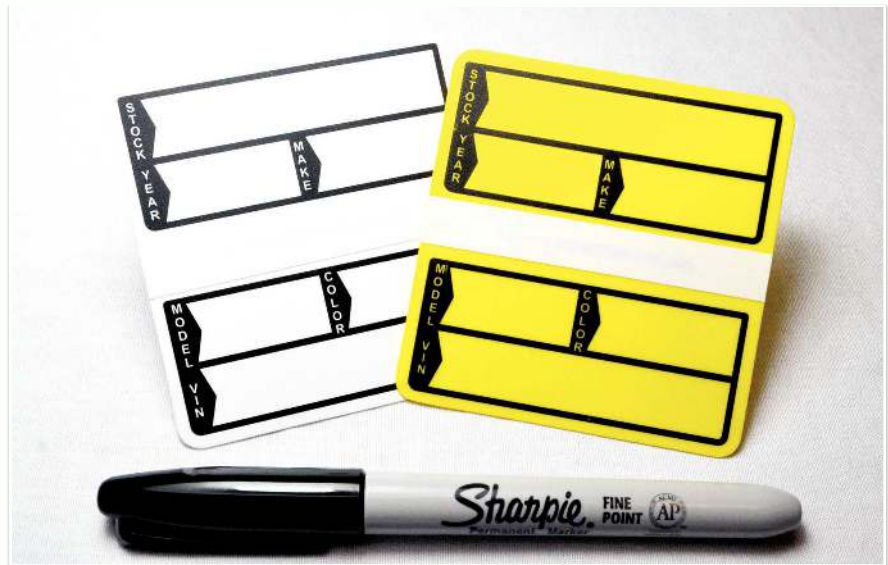

CUSTOM REGISTRATION & INSURANCE HOLDERS

Finally, the perfect give away that will promote your business for years to come!

- » A useful giveaway that will be used by the buyer forever!
- » Two clear pockets perfect for registration & insurance
- » 5" wide x 4 1/2" tall
- » Additional top pocket holds any other vehicle related document
- » Available in black, white, blue and red vinyl
- » Quantities of 150, 250, 500 and 1000
- » Initial set up charge of \$45; some complex art designs may incur additional charges
- » Velcro seal

Stock#
EZ 626

POLY STOCK STICKERS

- » Best Quality - Won't curl!
- » 3M Adhesive
- » 250 / box
- » Includes one Sharpie® pen
- » Available in yellow or white
- » 23 mil. polyethylene
- » 3" x 2.875"

Stock#
EZ 422

3M Adhesive!

STOCK STICKERS

Track your vehicles, stay organized and keep your salesperson stock conscious with these stock stickers.

- » Self adhering - inside windshield
- » Easy to apply & remove
- » Clear polyester backing
- » 100 Shrink wrapped / pack
- » 3" wide x 4" tall
- » Waterproof