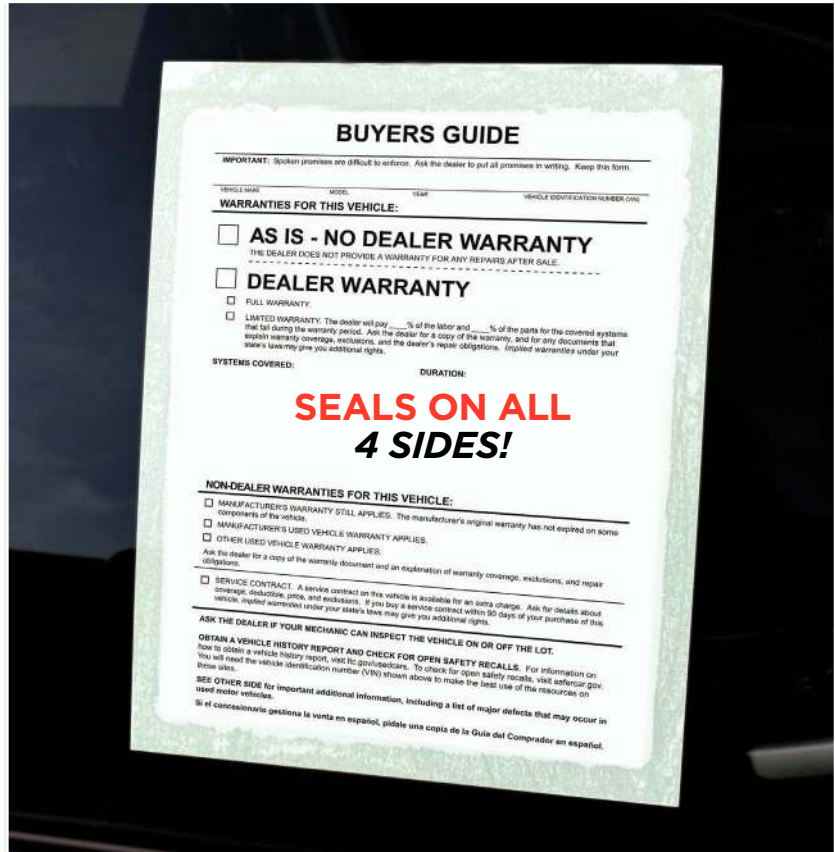

Stock#
EZ 627

PRE-DELIVERY
INSPECTION CLING

- » Available in blue with white imprint panels
- » Size: 2.5" x 2"
- » Shrink wrapped by packs of 100

Stock#
EZ 616

PERFECT SEAL 4 AS IS BUYERS GUIDE

- » All 4 sides seal
- » No crumpling – the Buyers Guide easily rolls up and down with the window
- » 100 Per Pack
- » 8 1/2" wide x 11" tall
- » 1- Part Form

Stock #

EZ 210

HANGING BUYERS GUIDES

**A better way to display your
Buyers Guide!**

- » Hangs from the rear-view mirror
- » Can be temporarily removed for safer test drives
- » Great for vehicles with **small side windows** like pickups
- » Shrink-wrapped in packs of **100**
- » **2-Part carbonless form** works great in printer or typewriter
- » **Size:** 12 7/8" x 7 1/4"
- » Top portion with hole easily removes from form
- » 1 1/8" Diameter hole easily fits most rear-view mirrors
- » **Double duty form** can be used two ways – adhesive strips allow form to be affixed to windows or hang from mirror