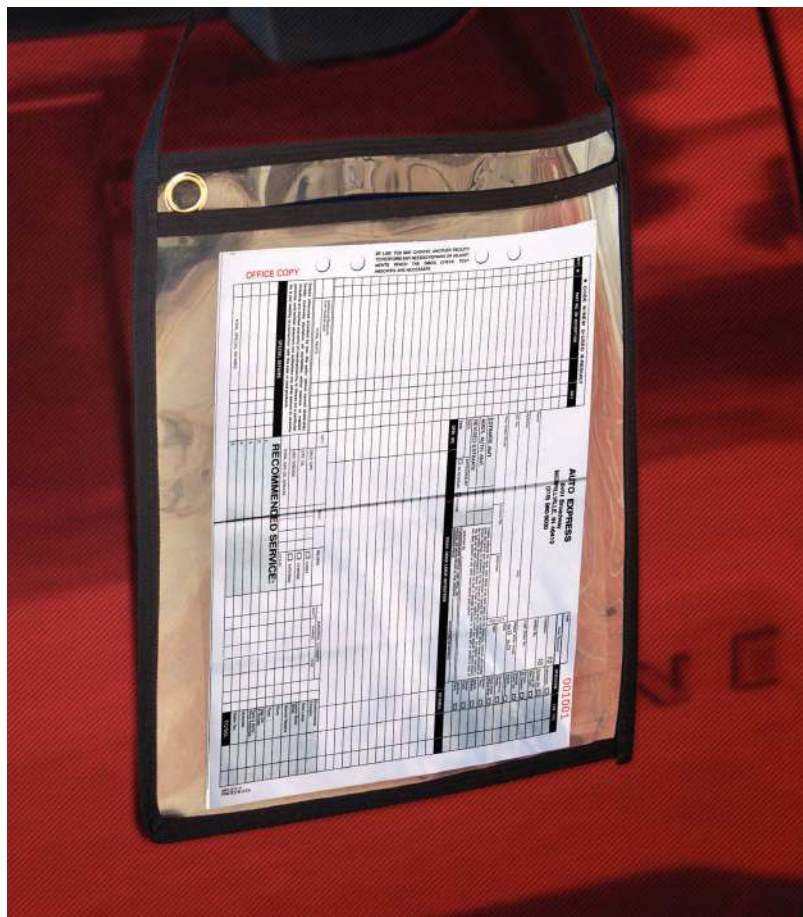

Stock#

EZ 233

WORK ORDER HOLDER

Protect your work/repair orders with these heavy duty holders.

- » 10 1/2" x 14 1/2"
- » Top loading with clear window on front and back
- » Convenient nylon strap allows holder to easily hang on the side view mirror
- » Durable brass grommet located in the upper left corner makes it easy to hang and store this holder
- » Sold in packs of 25

Stock#

EZ 254

CLIP-ON WINDOW FORM HOLDER

No more parts or messy adhesive, the easiest form holder on the market!

- » Clear plastic pouch is 9" wide x 13" tall
- » **Top load** plastic bag is cut lower on one side so form slides in easily
- » Forms load from back side (opposite window) for easy removal of form - great for after sale of vehicle and demo rides
- » **50 Per Pack**
- » Simply roll up window to secure in place

Stock#

EZ 261

Clip-On Window Form Holder
(50 per box)

(go box pack)

SERVICE CONTROL TAGS

An easy to use tag system for controlling and dispatching cars in your service department.

- » Each control tag consists of 3 identically numbered parts - a key tag, a claim check and a rear-view mirror identification tag
- » Front side is painted in maroon ink with the reverse side in green - signaling completed work
- » Tags are 6 1/4" tall x 6 3/8" wide
- » Numbers are **3" high**
- » Available in **sets of 1000**
- » **Please specify number sequence**