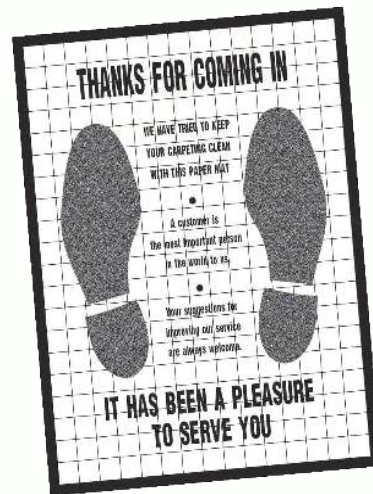

Stock #
EZ 803

POLY-COATED PAPER FLOOR MATS

Now you can have the best of both worlds.

- » **High absorption** paper that won't soak or leak through
- » **Two-ply design** combines paper on the top with plastic on the bottom
- » Packaged **500 per box**
- » **Size:** 16 1/2” X 22”

Stock #
EZ 252

PLASTIC FLOOR MATS

Show your customers that you care.

- » Patented design allows the **Slip-N-Grip** protective floor mat to cling to your customers vehicle's carpeting, resists shifting during service and won't get caught up under the brake and accelerator pedals
- » **"We Take Pride..." Available in Two Sizes:**
21" tall x 16 1/2" wide
24" tall x 21" wide