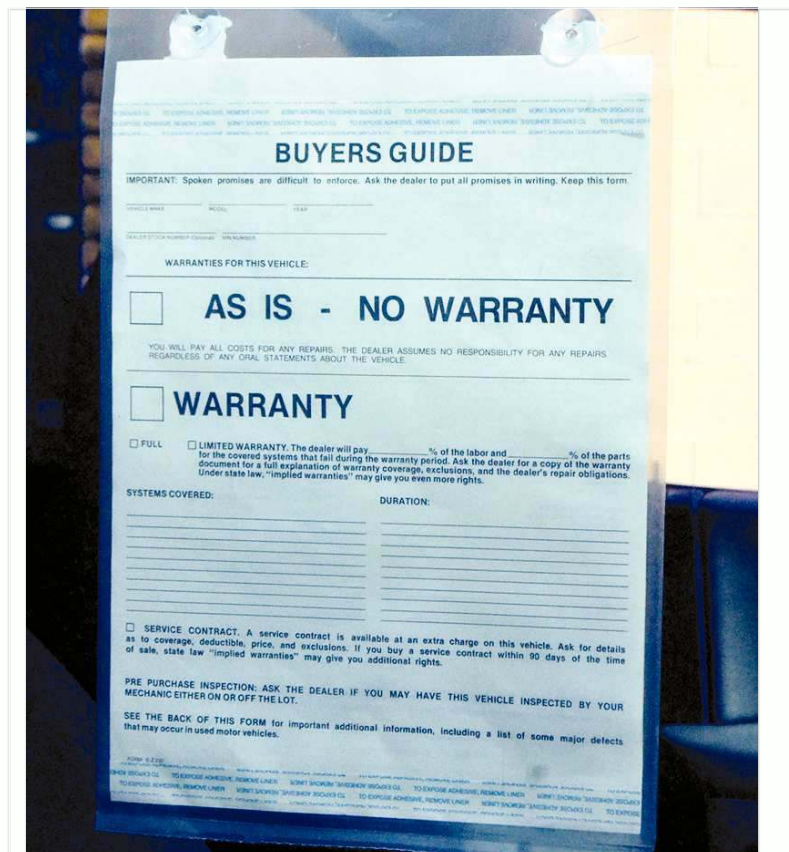

HOLDER POUCH KITS

Holder includes two suction cups, two clips to secure the suction cups firmly to the bag and one wire stiffener that rests on the bottom of the bag.

- » Heavy 4 mil. thick plastic
- » Easy to remove
- » Pouch: 8 1/2" x 13"
- » Easy to install: Insert pouch inside window glass, 2 suction cups hold pouch in place, will not scratch window
- » No marks left on windows
- » Weighted bag won't curl in the sun
- » Keeps both dealer and customer copy together
- » 50 Per Pack

Stock#

EZ 233