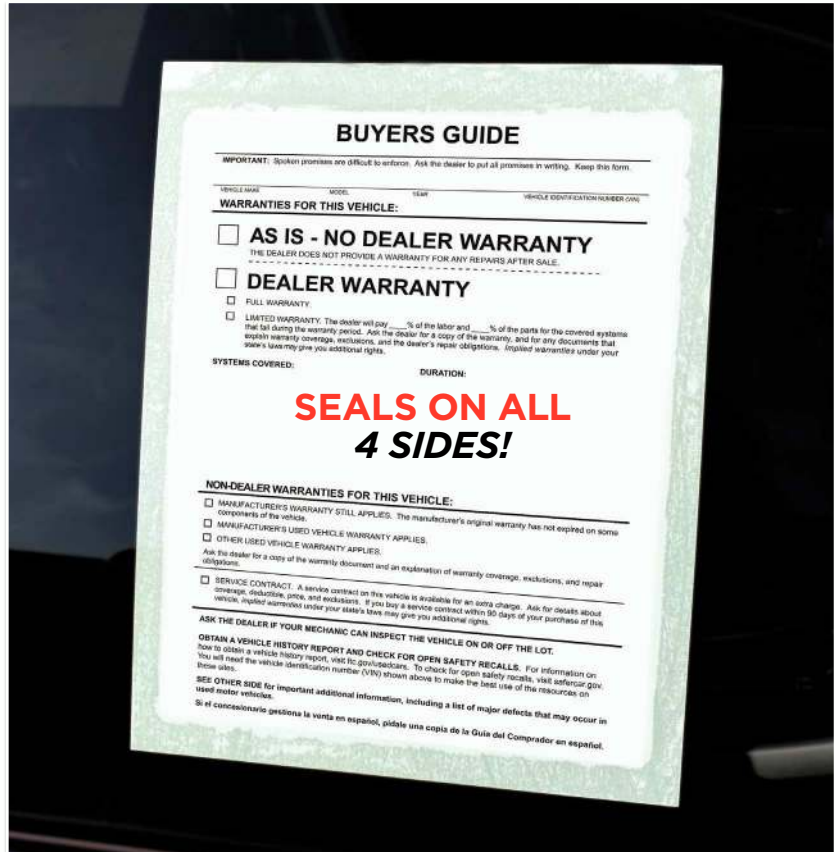

Stock#

EZ 261

Clip-On Window Form Holder
(50 per box)

(go box pack)

SERVICE CONTROL TAGS

An easy to use tag system for controlling and dispatching cars in your service department.

- » Each control tag consists of 3 identically numbered parts - a key tag, a claim check and a rear-view mirror identification tag
- » Front side is painted in maroon ink with the reverse side in green - signaling completed work
- » Tags are 6 1/4" tall x 6 3/8" wide
- » Numbers are **3" high**
- » Available in **sets of 1000**
- » **Please specify number sequence**

Stock#

EZ 419

PERFECT SEAL 4 AS IS BUYERS GUIDE

- » All 4 sides seal
- » No crumpling – the Buyers Guide easily rolls up and down with the window
- » 100 Per Pack
- » 8 1/2" wide x 11" tall
- » 1- Part Form

Stock #

EZ 210

HANGING BUYERS GUIDES

**A better way to display your
Buyers Guide!**

- » Hangs from the rear-view mirror
- » Can be temporarily removed for safer test drives
- » Great for vehicles with **small side windows** like pickups
- » Shrink-wrapped in packs of **100**
- » **2-Part carbonless form** works great in printer or typewriter
- » **Size:** 12 7/8" x 7 1/4"
- » Top portion with hole easily removes from form
- » 1 1/8" Diameter hole easily fits most rear-view mirrors
- » **Double duty form** can be used two ways – adhesive strips allow form to be affixed to windows or hang from mirror