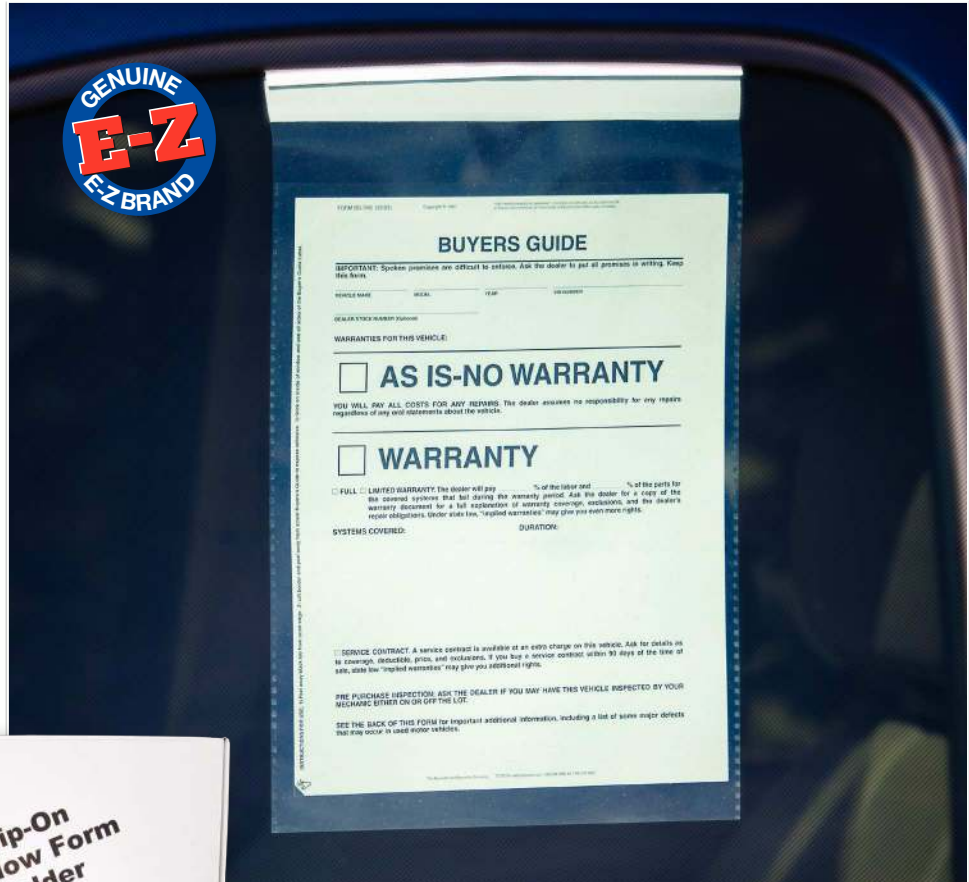

Table of Contents

Windshield Advertising

Feature Products	4-5
<i>Extra Large Red Tag Numbers</i>	7
<i>Giant Blue Explosion Numbers</i>	7
7 1/2" Adhesive Numbers	8,10
9 1/2" Adhesive Numbers	11
11/2" Adhesive Numbers	11
White Sign Painter Numbers	12
Die Cut Numbers & Slogans	7,12,13
Designer Numbers, Slogans & Year Models	13-21
5 1/2" Adhesive Numbers	14
<i>Windshield Numbers & Signs Storage Boxes</i>	15
Four Digit Oval Year Models & Slogans	16
3-Color Pricer Sign	18
Angle Year Models	18
One Piece Pricers	18
Year Model Signs	19
Two Digit Oval Year Models	20-21
Bubble Numbers	21
15" Adhesive Windshield Slogans	22-25
Impact Numbers & Signs	26
Vinyl Announcers	26
Highway Signs	28
Stick-On Tags (NEW)	28-29
Rear-view Mirror Tags	31
Custom Decals	32
Custom Ovals & Slogans	34
Other (Happy Faces, Stars, Hats)	34, 36-37
Windshield Markers & Paint	38-39
Patriotic Decals	36-37
Windshield Ribbons	37

Stock#

EZ 254

CLIP-ON WINDOW FORM HOLDER

No more parts or messy adhesive, the easiest form holder on the market!

- » Clear plastic pouch is 9" wide x 13" tall
- » **Top load** plastic bag is cut lower on one side so form slides in easily
- » Forms load from back side (opposite window) for easy removal of form - great for after sale of vehicle and demo rides
- » **50 Per Pack**
- » Simply roll up window to secure in place

Stock#

EZ 261

Clip-On Window Form Holder
(50 per box)

(go box pack)

SERVICE CONTROL TAGS

An easy to use tag system for controlling and dispatching cars in your service department.

- » Each control tag consists of 3 identically numbered parts - a key tag, a claim check and a rear-view mirror identification tag
- » Front side is painted in maroon ink with the reverse side in green - signaling completed work
- » Tags are 6 1/4" tall x 6 3/8" wide
- » Numbers are **3" high**
- » Available in **sets of 1000**
- » **Please specify number sequence**