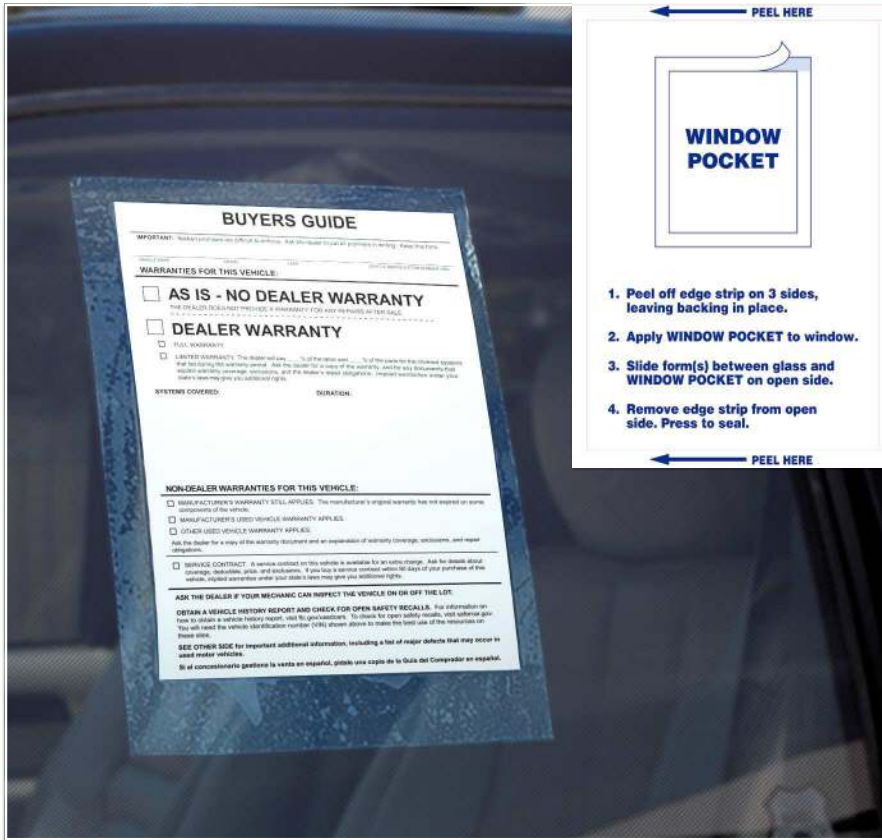

WINDOW JACKET FORM HOLDERS

- » 10" x 14" - large
- » 8 3/4" x 12 3/4" - new
- » **Special removable adhesive** provides a strong "tack" yet removes cleanly from window
- » Second copy of form stays attached to clear vinyl
- » 100 per pack

Stock #
EZ 238-LARGE
EZ 238-NEW

BUYERS GUIDE FORMS

Required for consumer protection.

- » Meets federal regulations
- » **2-part carbonless**
- » 7 1/2" x 12"
- » Pressure sensitive **tape on top and bottom**
- » 100 per pack
- » *Note:* Some states prohibit "As-Is" sales use Implied Warranty

Stock #	Description
EZ 230 ASIS	"As-Is"
EZ 230 IMPL	"Implied"
EZ 231	Spanish "As-Is"