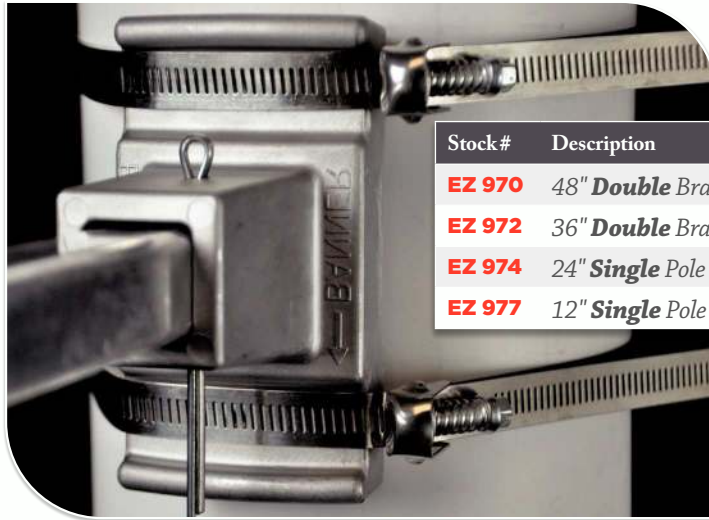

EVERWAVE HORIZONTAL DEALER DRAPE FLAGS

- » 3 1/2' x 7 1/2' Flags are made of **100% nylon** with **canvas heading** and **4 brass grommets** along vertical side
- » **Top & bottom pole brackets** sleeves
- » Order **flags & pole brackets** separately
- » Top & bottom **brackets required**
- » Use only with 42" (E-Z 979) or 7' 5" (E-Z 973) **Pole Brackets**
- » Includes 4 self-locking **nylon straps** that fit up to an 8" diameter pole

Stock#	Description
EZ 349SI	Single Face
EZ 349DB	Double Face

Note: Flag logos found above.

POLE BRACKETS

Order one bracket for the top and one for the bottom.

- » Easy to install, durable
- » End caps included
- » Non-corrosive, non-rust aluminum
- » 2 stainless steel straps included - fits any 3" to 10" diameter pole

Stock#	Description
EZ 970	48" Double Bracket Set
EZ 972	36" Double Bracket Set
EZ 974	24" Single Pole Bracket
EZ 977	12" Single Pole Bracket

EVERWAVE VERTICAL SLOGAN DRAPE FLAGS

- » 3' x 8' Flags are made of 100% nylon with canvas heading and 4 brass grommets along vertical side
- » Includes 4 self-locking nylon straps that fit up to an 8" diameter pole
- » Top & bottom pole brackets sleeves
- » Order flags & pole brackets separately
- » Top & bottom brackets required
- » Panel colors are Red, White & Blue unless otherwise specified
- » Use only with 36" (E-Z 984) or 6' 4" (E-Z 971) Pole brackets