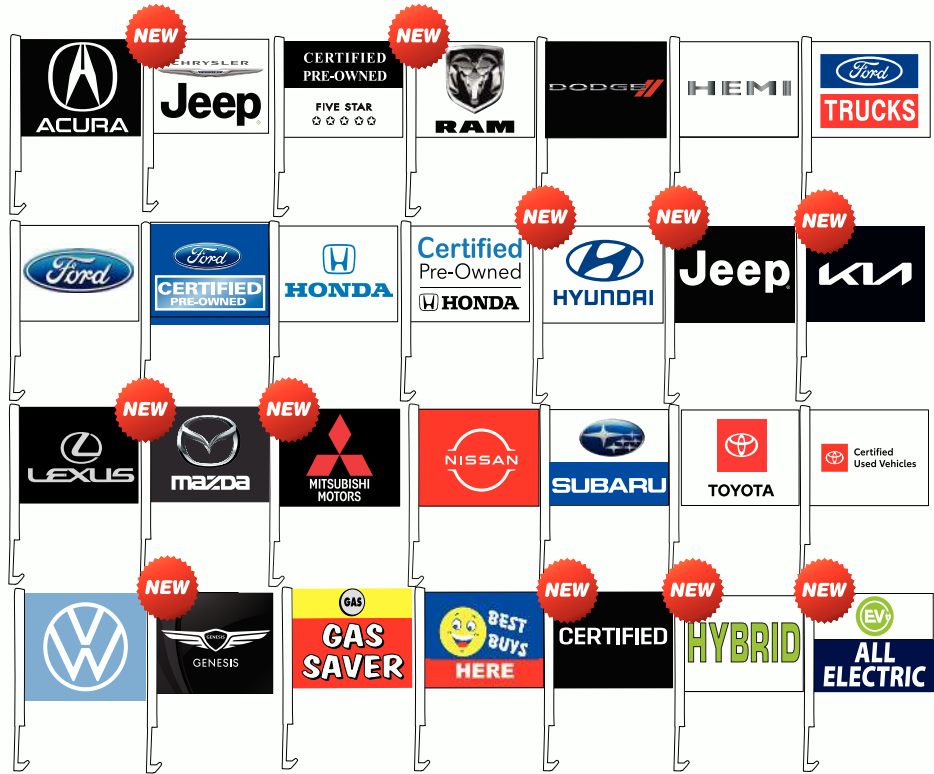

CLIP-ON CAR WINDOW FLAGS

STOCK STYLES & DESIGNS**

One of the highest quality products on the market! Easily attaches to any car or truck side window with white plastic molded clip. Great for any vehicle with a retractable antenna.

- » 11" tall x 13" wide
- » Sold individually
- » Will not blow off
- » Polyester cloth flag with double sewn hemmed edges
- » Sturdy 20" tall white plastic staff with wide molded clip
- » Molded clip includes double sided adhesive foam to help the clip stay on when a window is rolled down

Stock#	Description
EZ 418	Clip-on Window Flag
EZ 522	Plastic Staff Only
EZ 449	Canada Flag
EZ 445	Mexico Flag

Manufacturer Logos & Trademarks are Available for Exclusive use by Authorized Dealers ONLY.

CERTIFIED PRE-OWNED STOCK FLAGS PAGE 71.