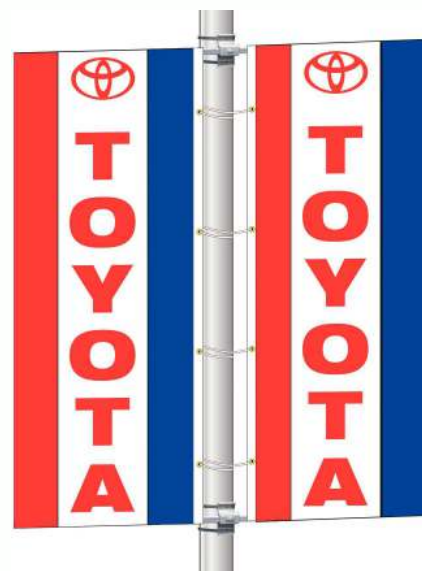

EVERWAVE HORIZONTAL DEALER DRAPE FLAGS

- » 3 1/2' x 7 1/2' Flags are made of **100% nylon** with **canvas heading** and **4 brass grommets** along vertical side
- » **Top & bottom pole brackets** sleeves
- » Order **flags & pole brackets** separately
- » Top & bottom **brackets required**
- » Use only with 42" (E-Z 979) or 7' 5" (E-Z 973) **Pole Brackets**
- » Includes 4 self-locking **nylon straps** that fit up to an 8" diameter pole

Stock#	Description
EZ 970	48" Double Bracket Set
EZ 972	36" Double Bracket Set
EZ 974	24" Single Pole Bracket
EZ 977	12" Single Pole Bracket

EVERWAVE VERTICAL SLOGAN DRAPE FLAGS

- » 3' x 8' Flags are made of 100% nylon with canvas heading and 4 brass grommets along vertical side
- » Includes 4 self-locking nylon straps that fit up to an 8" diameter pole
- » Top & bottom pole brackets sleeves
- » Order flags & pole brackets separately
- » Top & bottom brackets required
- » Panel colors are Red, White & Blue unless otherwise specified
- » Use only with 36" (E-Z 984) or 6' 4" (E-Z 971) Pole brackets

EVERWAVE VERTICAL DEALER DRAPE FLAGS

- » 3' x 8' Flags are made of 100% nylon with canvas heading and 4 brass grommets along vertical side
- » Includes 4 self-locking nylon straps that fit up to an 8" diameter pole
- » Top & bottom pole brackets sleeves
- » Order flags & pole brackets separately
- » Top & bottom brackets required
- » Use only with 36" (E-Z 984) or 6' 4" (E-Z 971) Pole brackets
- » Other panel colors available

Stock#	Description
EZ 280SI	Single Face
EZ 280DB	Double Face

Note: Flag logos found on page 87.

E-Z GIANT FENCE BANNERS

*Great for those windy locations
as the wind just travels through
the fabric!*

- » 4 1/2' x 12'
- » Includes 12 nylon straps
- » Printed on **one side only**
- » Grommets on all 4 sides
- » **Cloth fabric** - easy storage!
- » **Durable** weather-proof fabric
- » **Custom** Banners available,
ask for details