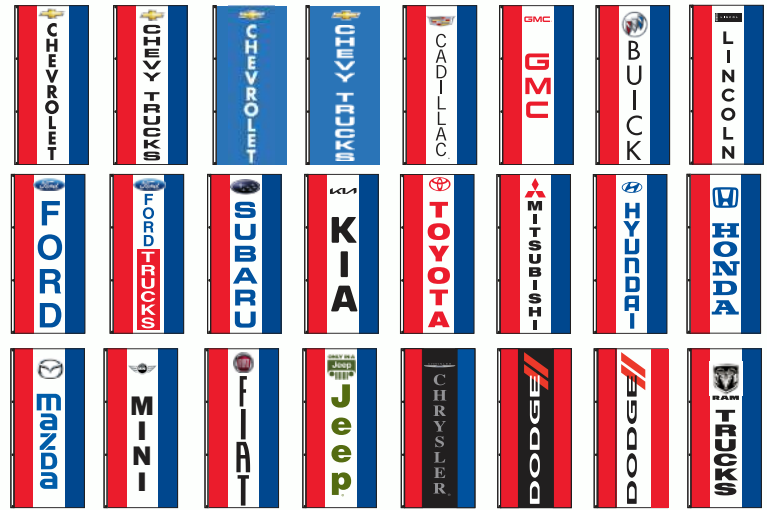

A Table Cloth / Throw

B Fitted Table Cover

C Stretch Table Cover

Stock#	Description
EZ 455-A	Table Cloth / Throw
EZ 455-B	Fitted Table Cover
EZ 455-C	Stretch Table Cover

VERTICAL DEALER DRAPE FLAGS

Available in Single or Double Face!

- » 3' x 8' Flags are made of 100% nylon with heavy duty header and 4 brass grommets along vertical side
- » Includes 4 self-locking nylon straps
- » Sold to authorized dealers only
- » Nissan Drape Flag Also Available

Stock#	Description
EZ 285SI	Single Face
EZ 285DB	Double Face

VERTICAL SLOGAN DRAPE FLAGS

Large flags to attract attention and get your message across.

- » 3' x 8' Flags are made of 100% nylon with heavy duty header and 4 brass grommets along vertical side
- » Includes 4 self-locking nylon straps
- » Other side panel colors available: Red, White, Blue, Yellow, Green, Orange and Black
- » Available in Single or Double Face

Stock#	Description
EZ 372SI	Single Face
EZ 372DB	Double Face

HORIZONTAL DEALER DRAPE FLAGS

Large flags to attract attention and get your message across.

- » 3 1/2' x 7 12' Flags are made of 100% nylon with heavy duty header and 4 brass grommets along vertical side
- » Includes 4 self-locking nylon straps
- » These flags will be red, white and blue as shown, unless otherwise specified
- » Other panel colors available are: Yellow, Green, Black, Orange, Red, Blue and White
- » Sold to authorized dealers only
- » Nissan Drape Flag Also Available