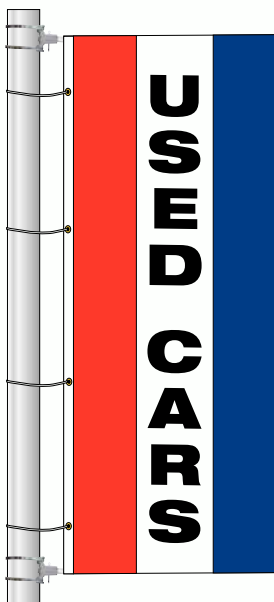

POLE BRACKETS

Order one bracket for the top and one for the bottom.

- » Easy to install, durable
- » End caps included
- » Non-corrosive, non-rust aluminum
- » 2 stainless steel straps included - fits any 3" to 10" diameter pole

Stock#	Description
EZ 970	48" Double Bracket Set
EZ 972	36" Double Bracket Set
EZ 974	24" Single Pole Bracket
EZ 977	12" Single Pole Bracket

EVERWAVE VERTICAL SLOGAN DRAPE FLAGS

- » 3' x 8' Flags are made of 100% nylon with canvas heading and 4 brass grommets along vertical side
- » Includes 4 self-locking nylon straps that fit up to an 8" diameter pole
- » Top & bottom pole brackets sleeves
- » Order flags & pole brackets separately
- » Top & bottom brackets required
- » Panel colors are Red, White & Blue unless otherwise specified
- » Use only with 36" (E-Z 984) or 6' 4" (E-Z 971) Pole brackets

Stock#	Description
EZ 351SI	Single Face
EZ 351DB	Double Face

Available Slogans:

*New Cars
Certified
Used Cars
Sale
We Finance
Rentals
Leasing
Open
Welcome
SUV
New Trucks
Used Trucks
Pre Owned
Occasion
Low Prices
Specials*

EVERWAVE VERTICAL DEALER DRAPE FLAGS

- » 3' x 8' Flags are made of 100% nylon with canvas heading and 4 brass grommets along vertical side
- » Includes 4 self-locking nylon straps that fit up to an 8" diameter pole
- » Top & bottom pole brackets sleeves
- » Order flags & pole brackets separately
- » Top & bottom brackets required
- » Use only with 36" (E-Z 984) or 6' 4" (E-Z 971) Pole brackets
- » Other panel colors available

Stock#	Description
EZ 280SI	Single Face
EZ 280DB	Double Face

Note: Flag logos found on page 87.