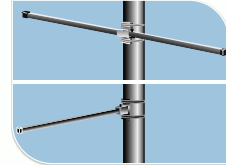

EVERWAVE HORIZONTAL DEALER DRAPE FLAGS

- » 3 1/2' x 7 1/2' Flags are made of **100% nylon** with **canvas heading** and **4 brass grommets** along vertical side
- » **Top & bottom pole brackets** sleeves
- » Order **flags & pole brackets** separately
- » Top & bottom **brackets required**
- » Use only with 42" (E-Z 979) or 7' 5" (E-Z 973) **Pole Brackets**
- » Includes 4 self-locking **nylon straps** that fit up to an 8" diameter pole

Stock#	Description
EZ 349SI	Single Face
EZ 349DB	Double Face

Note: Flag logos found above.

POLE BRACKETS

Order one bracket for the top and one for the bottom.

- » Easy to install, durable
- » End caps included
- » Non-corrosive, non-rust aluminum
- » 2 stainless steel straps included - fits any 3" to 10" diameter pole

Stock#	Description
EZ 970	48" Double Bracket Set
EZ 972	36" Double Bracket Set
EZ 974	24" Single Pole Bracket
EZ 977	12" Single Pole Bracket

EVERWAVE VERTICAL SLOGAN DRAPE FLAGS

- » 3' x 8' Flags are made of 100% nylon with canvas heading and 4 brass grommets along vertical side
- » Includes 4 self-locking nylon straps that fit up to an 8" diameter pole
- » Top & bottom pole brackets sleeves
- » Order flags & pole brackets separately
- » Top & bottom brackets required
- » Panel colors are Red, White & Blue unless otherwise specified
- » Use only with 36" (E-Z 984) or 6' 4" (E-Z 971) Pole brackets