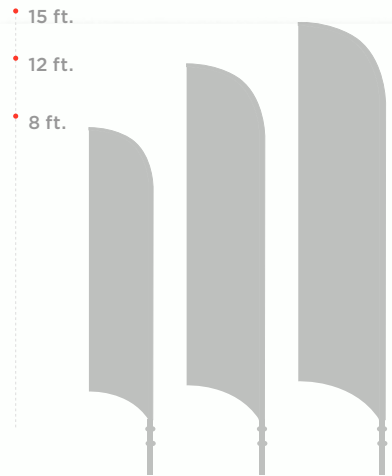

Stock #	Description
EZ 817-CUST	Custom Feather Flag Only
EZ816-CUST	Custom Feather Flag Kit w/ Choice of Base
EZ 818	Feather Poles & Carrying Case
EZ 565	Ground Spike Spindle
EZ565-X STAND	Cross Base w/ Spindle
EZ 813	Tire Base Spindle only