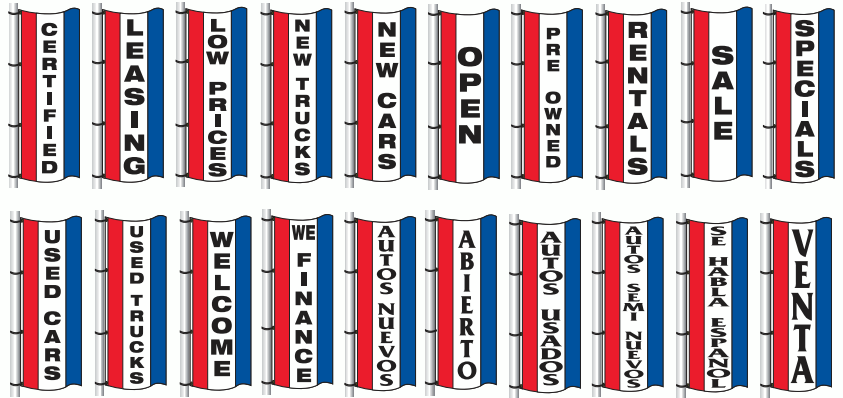

3' X 5' NYLON STOCK FLAGS

All flags have heavy bleached cloth headings with brass grommets.

- » All flags are reinforced with strong nylon thread
- » Imprint color and center stripe offered only as pictured
- » Side stripes available in: Yellow, Black, Orange, Green,
- » Self-locking nylon straps (E-Z 374) sold separately, see page 84

Stock#
EZ 370