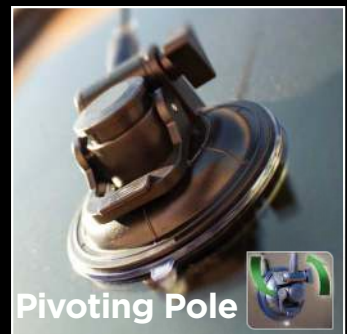

3D Suction Cup Kit (EZ966-CUST)

Pivoting Pole