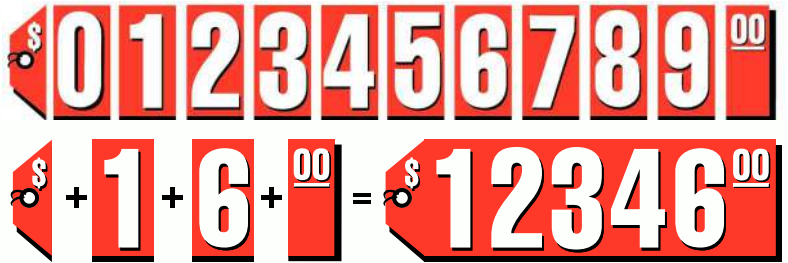

Stock#	Description
EZ 258	Red & White Die Cut Numbers
EZ 259	Red & White Die Cut Slogans

\$1234567890

**AUTOMATIC BEST BUY DOWN
GAS SAVER LEATHER LIKENEW
LOOK LOW MILES MANAGERS SPECIAL
PER MONTH REDUCED SALE
VALUE PRICED WARRANTY WE FINANCE
EXTRA CLEAN LOADED ONE OWNER
SPECIAL 4X4**

Stock#	Description
EZ 267	Blue & White Die Cut Numbers
EZ 268	Blue & White Die Cut Slogans

EXTRA LARGE RED TAG NUMBERS

**The Largest Custom-Made
Red Tag on the Market!**

- » Shrink wrapped by the dozen
- » Modular design - "build your own"
- » Double slit back for quick & easy application and alignment
- » E-Z on & E-Z off - no gummy residue
- » Waterproof vinyl with a removable adhesive
- » 9 1/4" tall x 3 3/8" wide
- » **E-Z 182 Starter Kit:**
 1 doz. each "2, 3, 4, 6, 7, 8"
 2 doz. each "0, 1, \$, "00" end caps
 3 doz. each "5, 9" & 1 Storage Box

Stock #	Description
EZ 180	Numbers
EZ 182	Kits

GIANT BLUE EXPLOSION NUMBERS

**Fill windshields with these
11 1/2" tall numbers!**

- » Shrink wrapped by the dozen
- » Modular design - "build your own"
- » Double slit back for quick & easy application & alignment
- » 11 1/2" tall x 3 1/2" wide
- » E-Z on & E-Z off - no gummy residue
- » Waterproof vinyl with a removable adhesive
- » **E-Z 172 Starter Kit:**
 1 doz. each "2, 3, 4, 6, 7, 8"
 2 doz. each "0, 1, \$, end cap"
 3 doz. each "5, 9" & 1 Storage Box