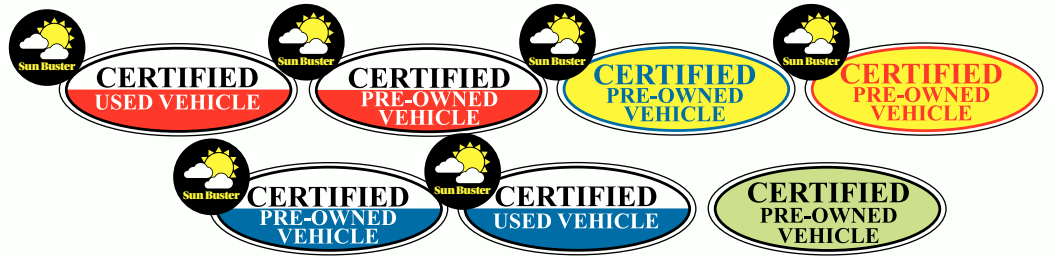

Stock#	Description
EZ 110-Y	Yellow
EZ 110-R	Red
EZ 110-W	White

\$1234567890%.,

★ ☺
MPG

PER MONTH
FINANCING AVAILABLE
+ TAX

DOWN
OFF

ASK FOR DETAILS
WARRANTY
O.A.C.

CERTIFIED OVAL SIGNS

- » Waterproof vinyl
- » Back slit application
- » Shrink wrapped by the dozen
- » E-Z on & E-Z off - no gummy residue
- » 5 1/2" tall X 14" wide