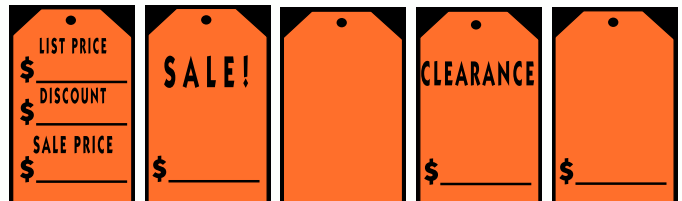

STICK-ON TAGS

- » Shrink wrapped by the dozen
- » 7" wide x 11" tall
- » E-Z on & E-Z off - no gummy residue
- » Waterproof vinyl with a removable adhesive

Stock#

EZ 260-RED

EZ 260-CH