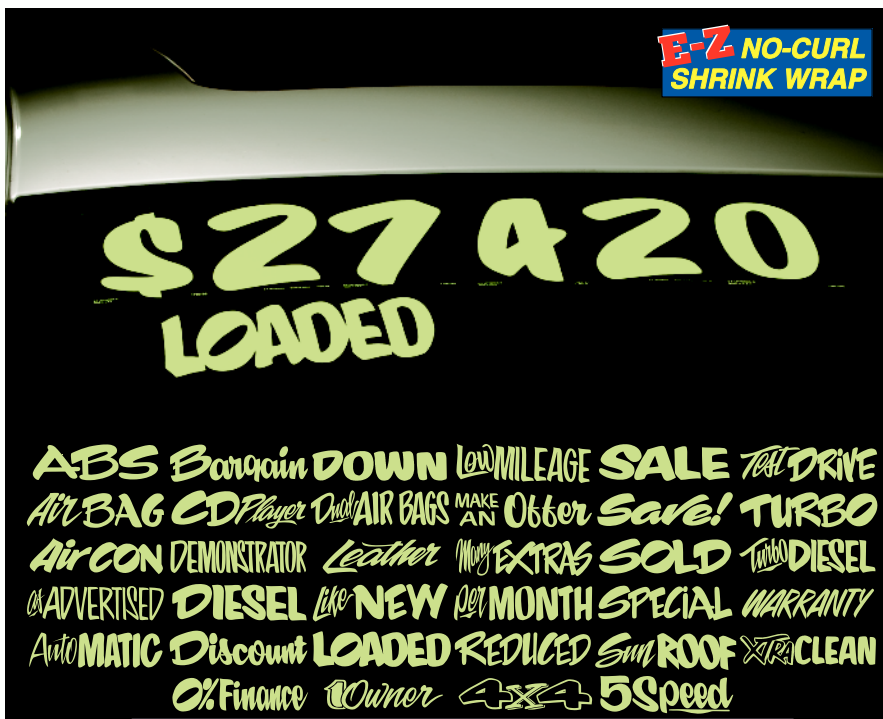

DESIGNER

NUMBERS, SLOGANS & YEAR MODELS

A unique hand painted look for your slogans.

- » **Slit on back** for easy application
- » **Numbers:** 7" tall x 4 1/2" wide
- » **Year models:** 7" tall x 9" long
- » **Slogans:** 4" tall x 12 1/2" long
- » **E-Z on & E-Z off** - no gummy residue
- » **Shrink wrapped** and sold by the dozen
- » **Waterproof vinyl** with a removable adhesive

Stock #	Description
EZ 176	Designer Slogans

Stock #	Description
EZ 178-C	Chartreuse
EZ 178-R	Fire Red