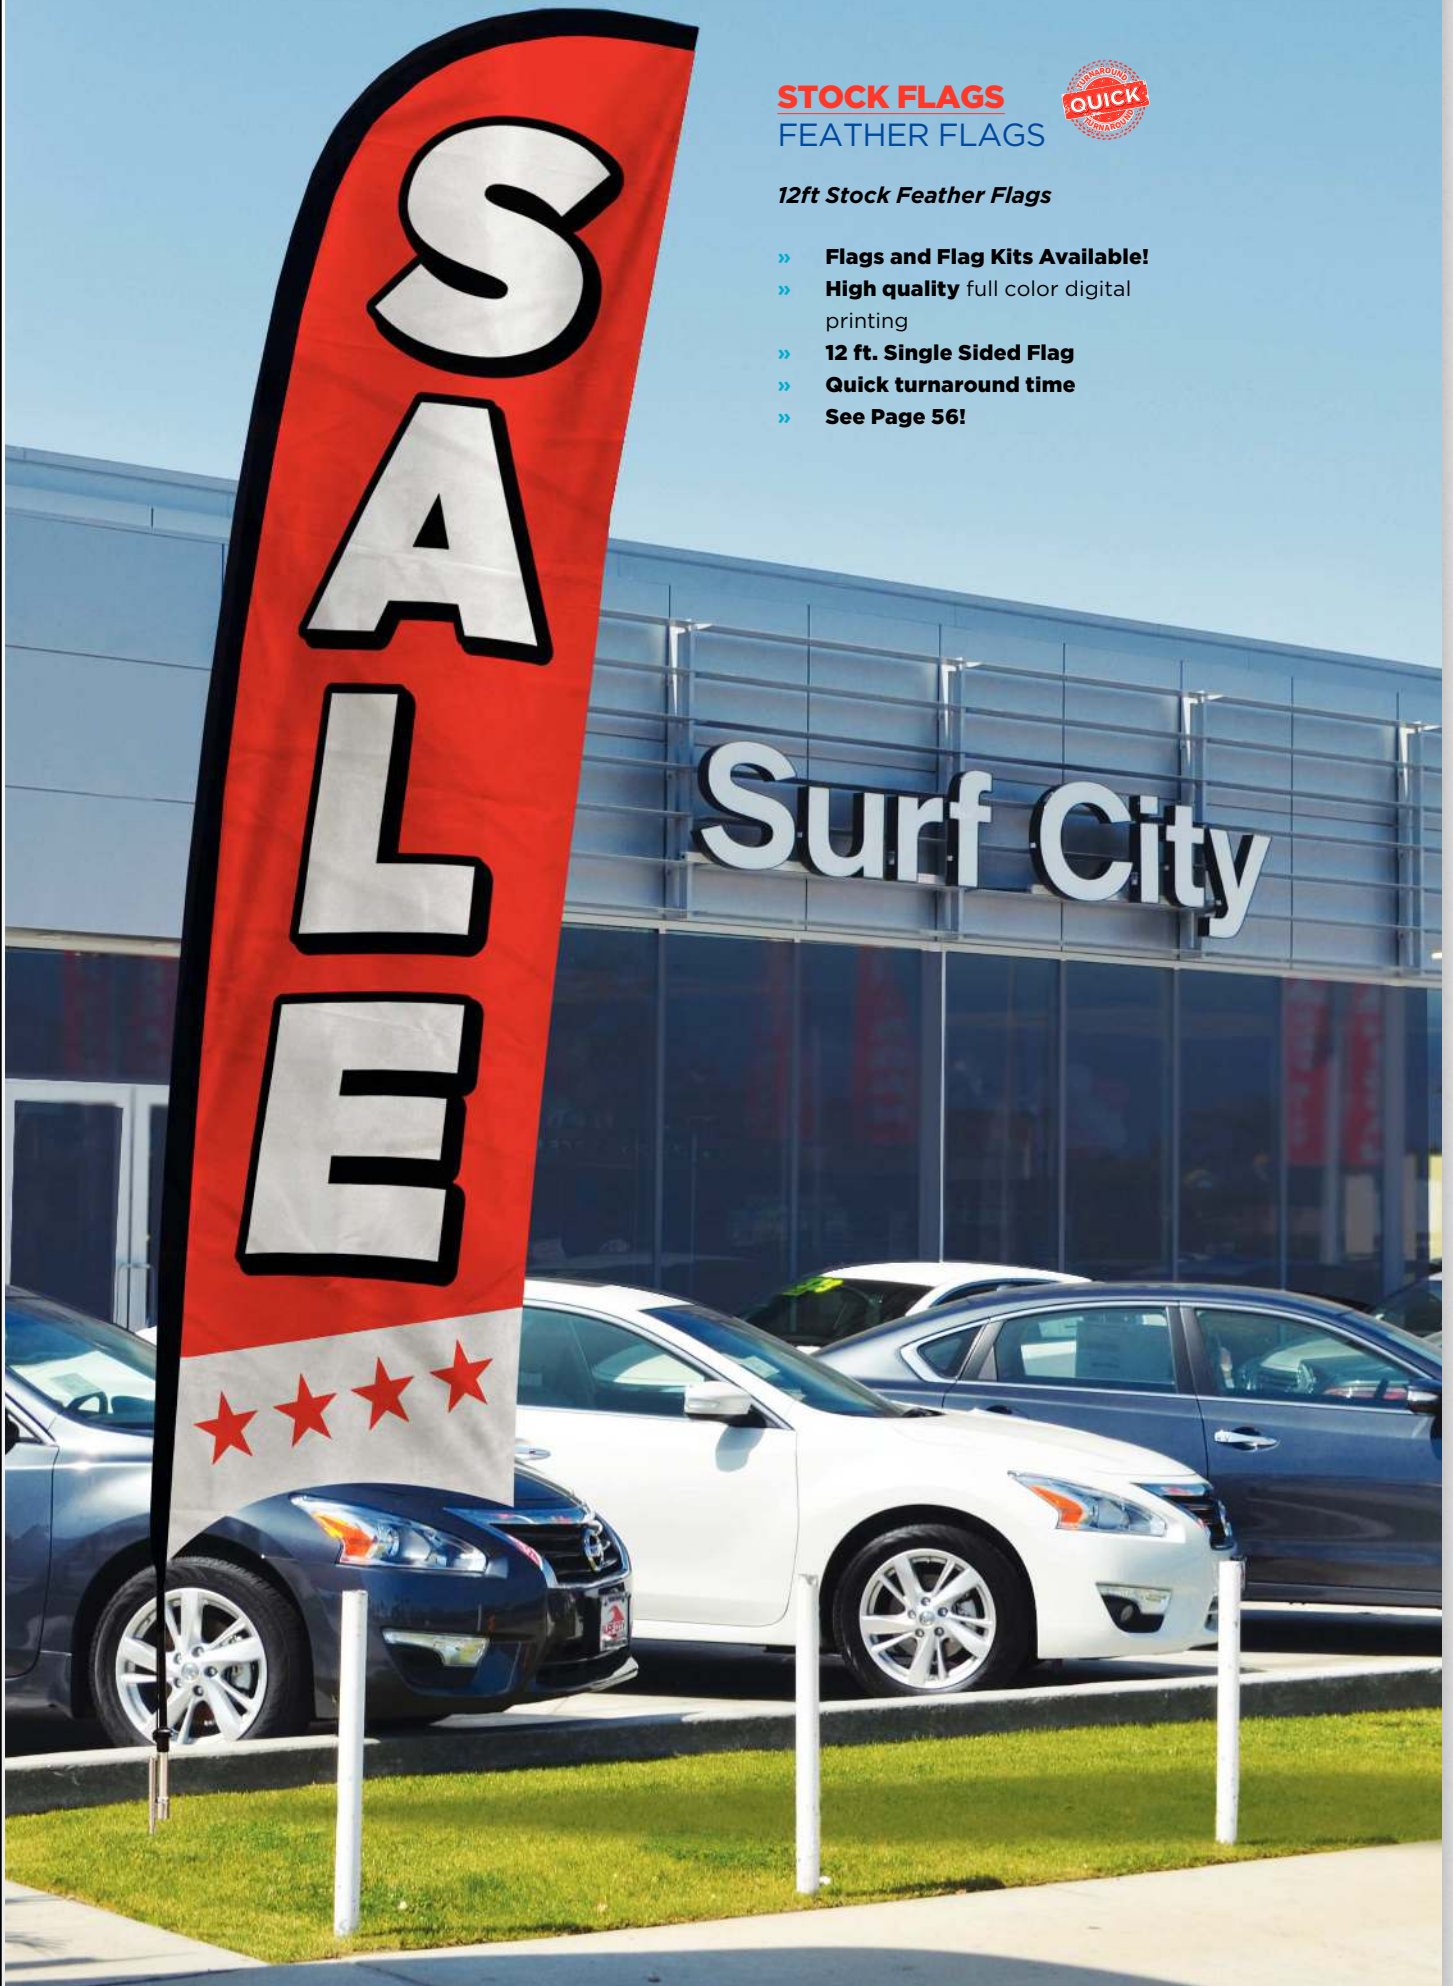

**The
Supply
Room**

**Auto Dealer
Solutions**

NEW

E-V PRODUCTS

Windshield Advertising

STOCK FLAGS
FEATHER FLAGS

12ft Stock Feather Flags

- » **Flags and Flag Kits Available!**
- » **High quality** full color digital printing
- » **12 ft. Single Sided Flag**
- » **Quick turnaround time**
- » **See Page 56!**

Table of Contents

Windshield Advertising

Feature Products	4-5
<i>Extra Large Red Tag Numbers</i>	7
<i>Giant Blue Explosion Numbers</i>	7
7 1/2" Adhesive Numbers	8,10
9 1/2" Adhesive Numbers	11
11/2" Adhesive Numbers	11
White Sign Painter Numbers	12
Die Cut Numbers & Slogans	7,12,13
Designer Numbers, Slogans & Year Models	13-21
5 1/2" Adhesive Numbers	14
<i>Windshield Numbers & Signs Storage Boxes</i>	15
Four Digit Oval Year Models & Slogans	16
3-Color Pricer Sign	18
Angle Year Models	18
One Piece Pricers	18
Year Model Signs	19
Two Digit Oval Year Models	20-21
Bubble Numbers	21
15" Adhesive Windshield Slogans	22-25
Impact Numbers & Signs	26
Vinyl Announcers	26
Highway Signs	28
Stick-On Tags (NEW)	28-29
Rear-view Mirror Tags	31
Custom Decals	32
Custom Ovals & Slogans	34
Other (Happy Faces, Stars, Hats)	34, 36-37
Windshield Markers & Paint	38-39
Patriotic Decals	36-37
Windshield Ribbons	37