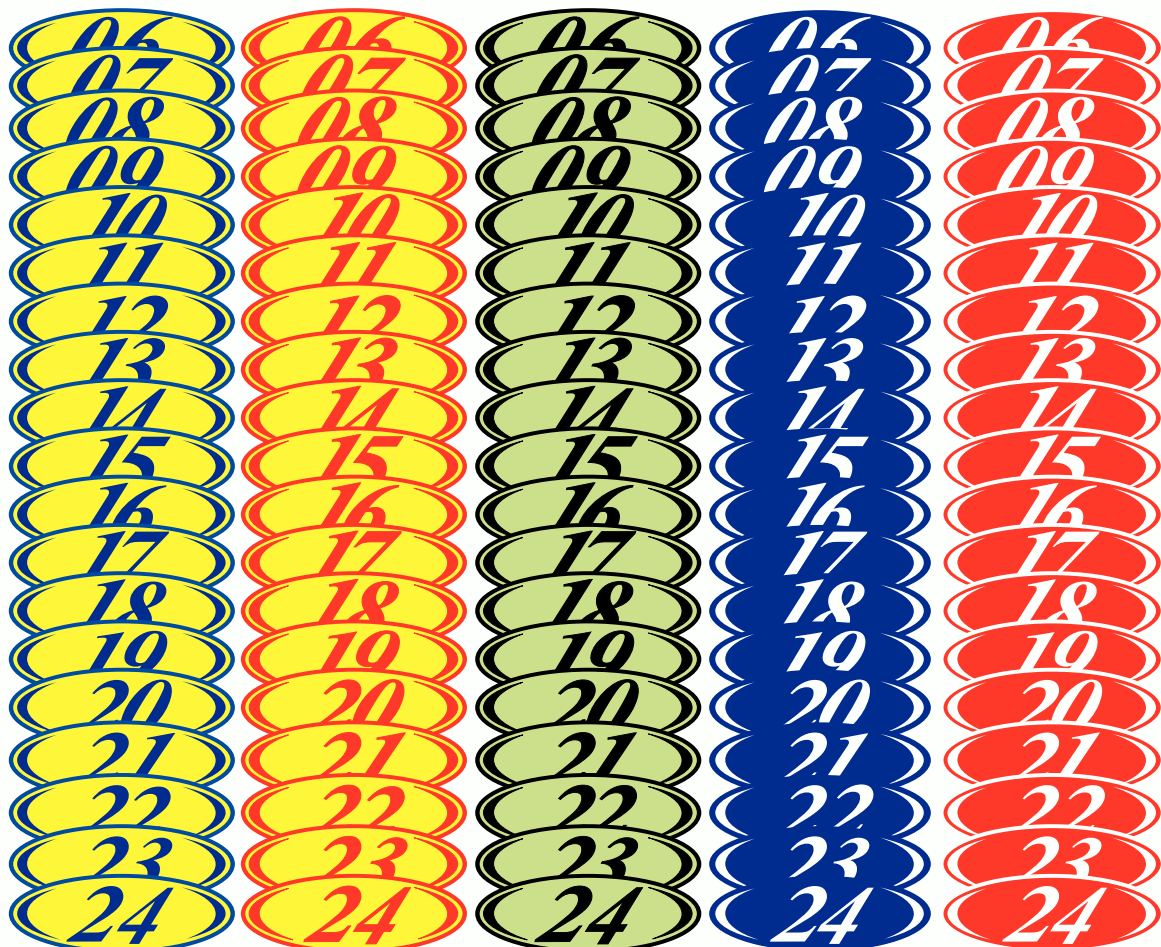

Years available in all colors: 2006-2024